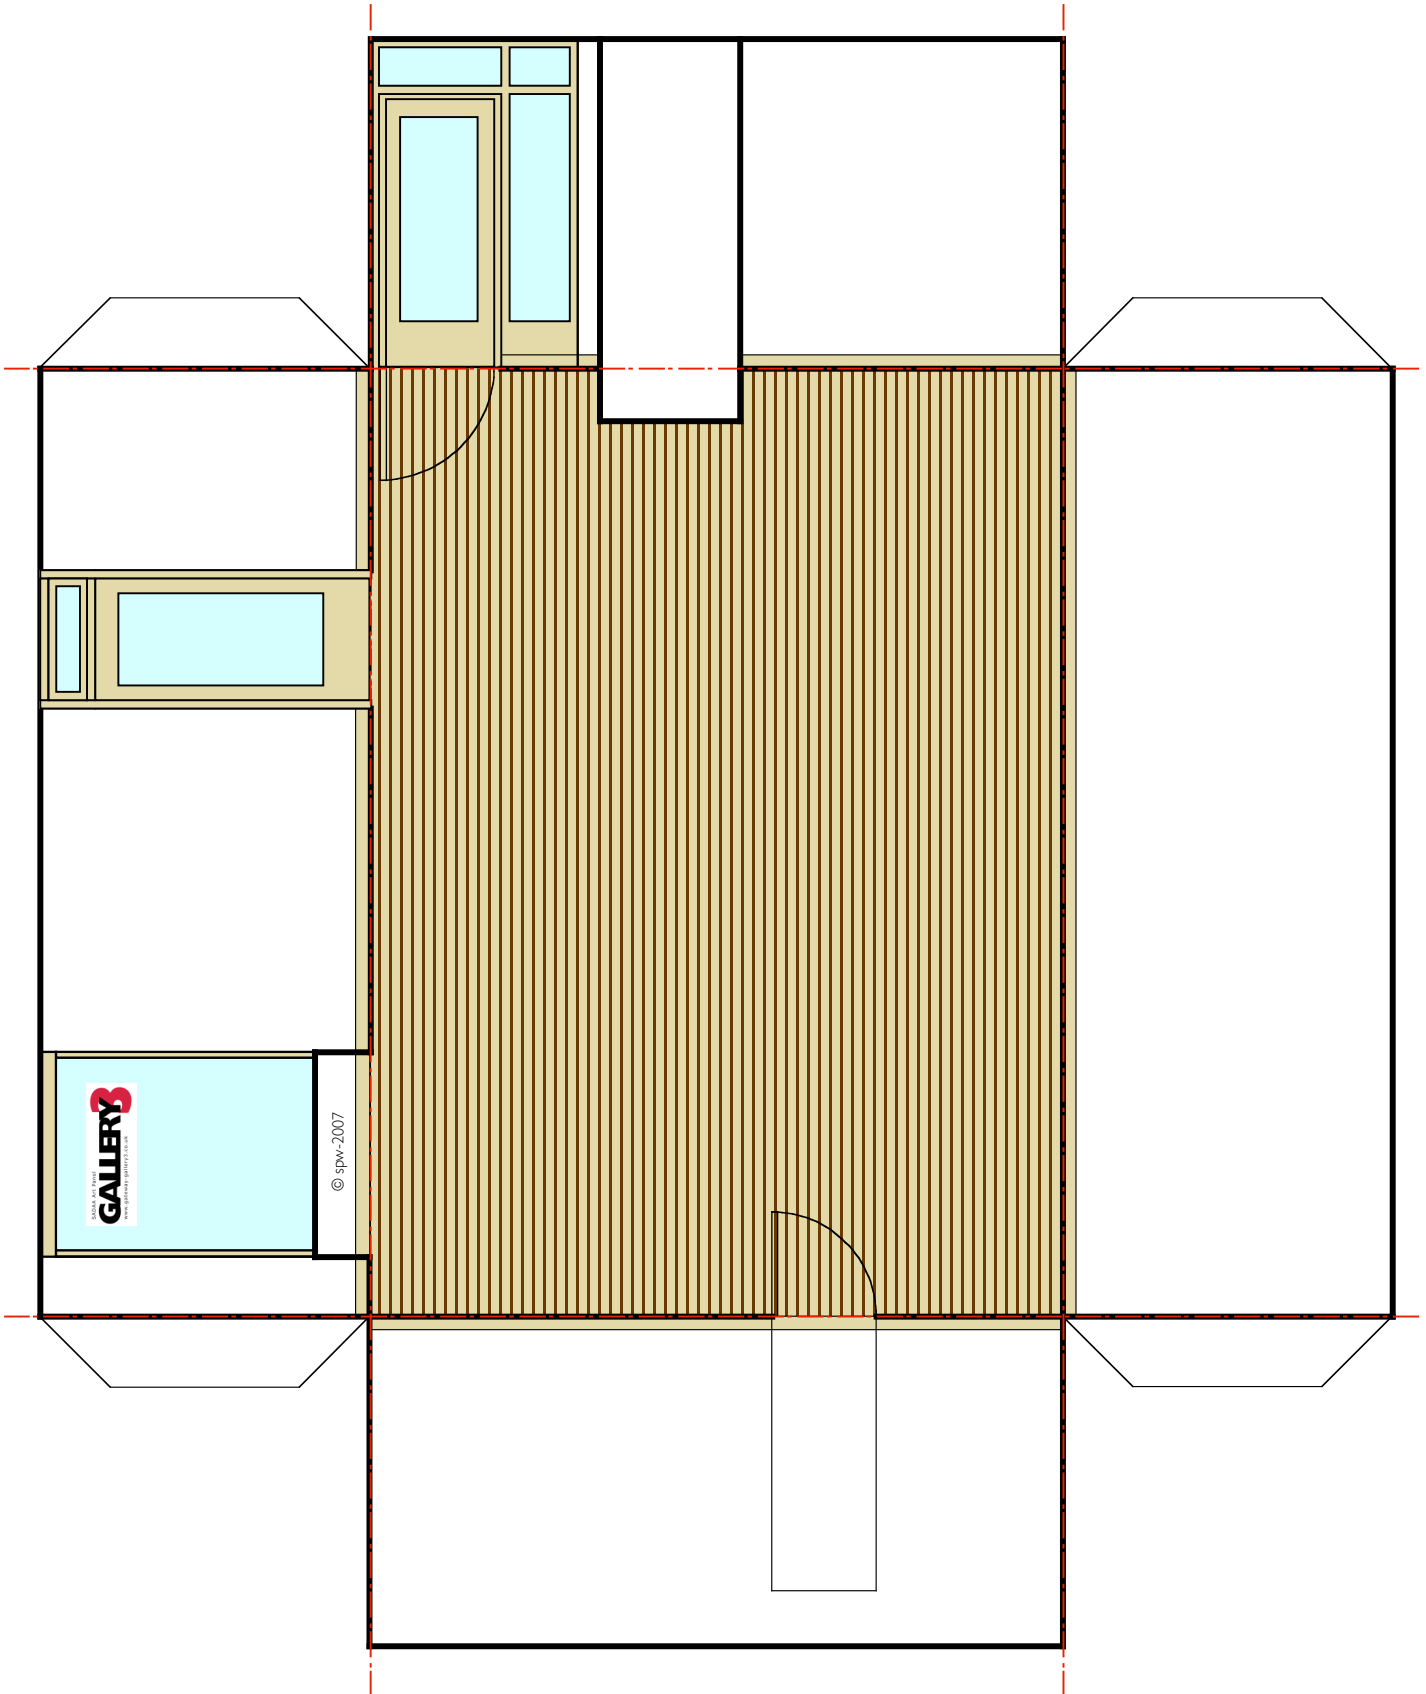

INFORMATION

Maximum height of hanging space (A -H) 2400mm

Also available:-

Display plinth (painted white) 1000mm sq x ht 200mm

2 x Glass display cases - ht 1700mm x w 900mm x d 450mm
with 5 shelves in each case.

2 x Mobile display screens - w 1200mm

Cut out and fold to construct a 3-D representation of the Gallery space, to help artists to visualise the space and plan their exhibition.